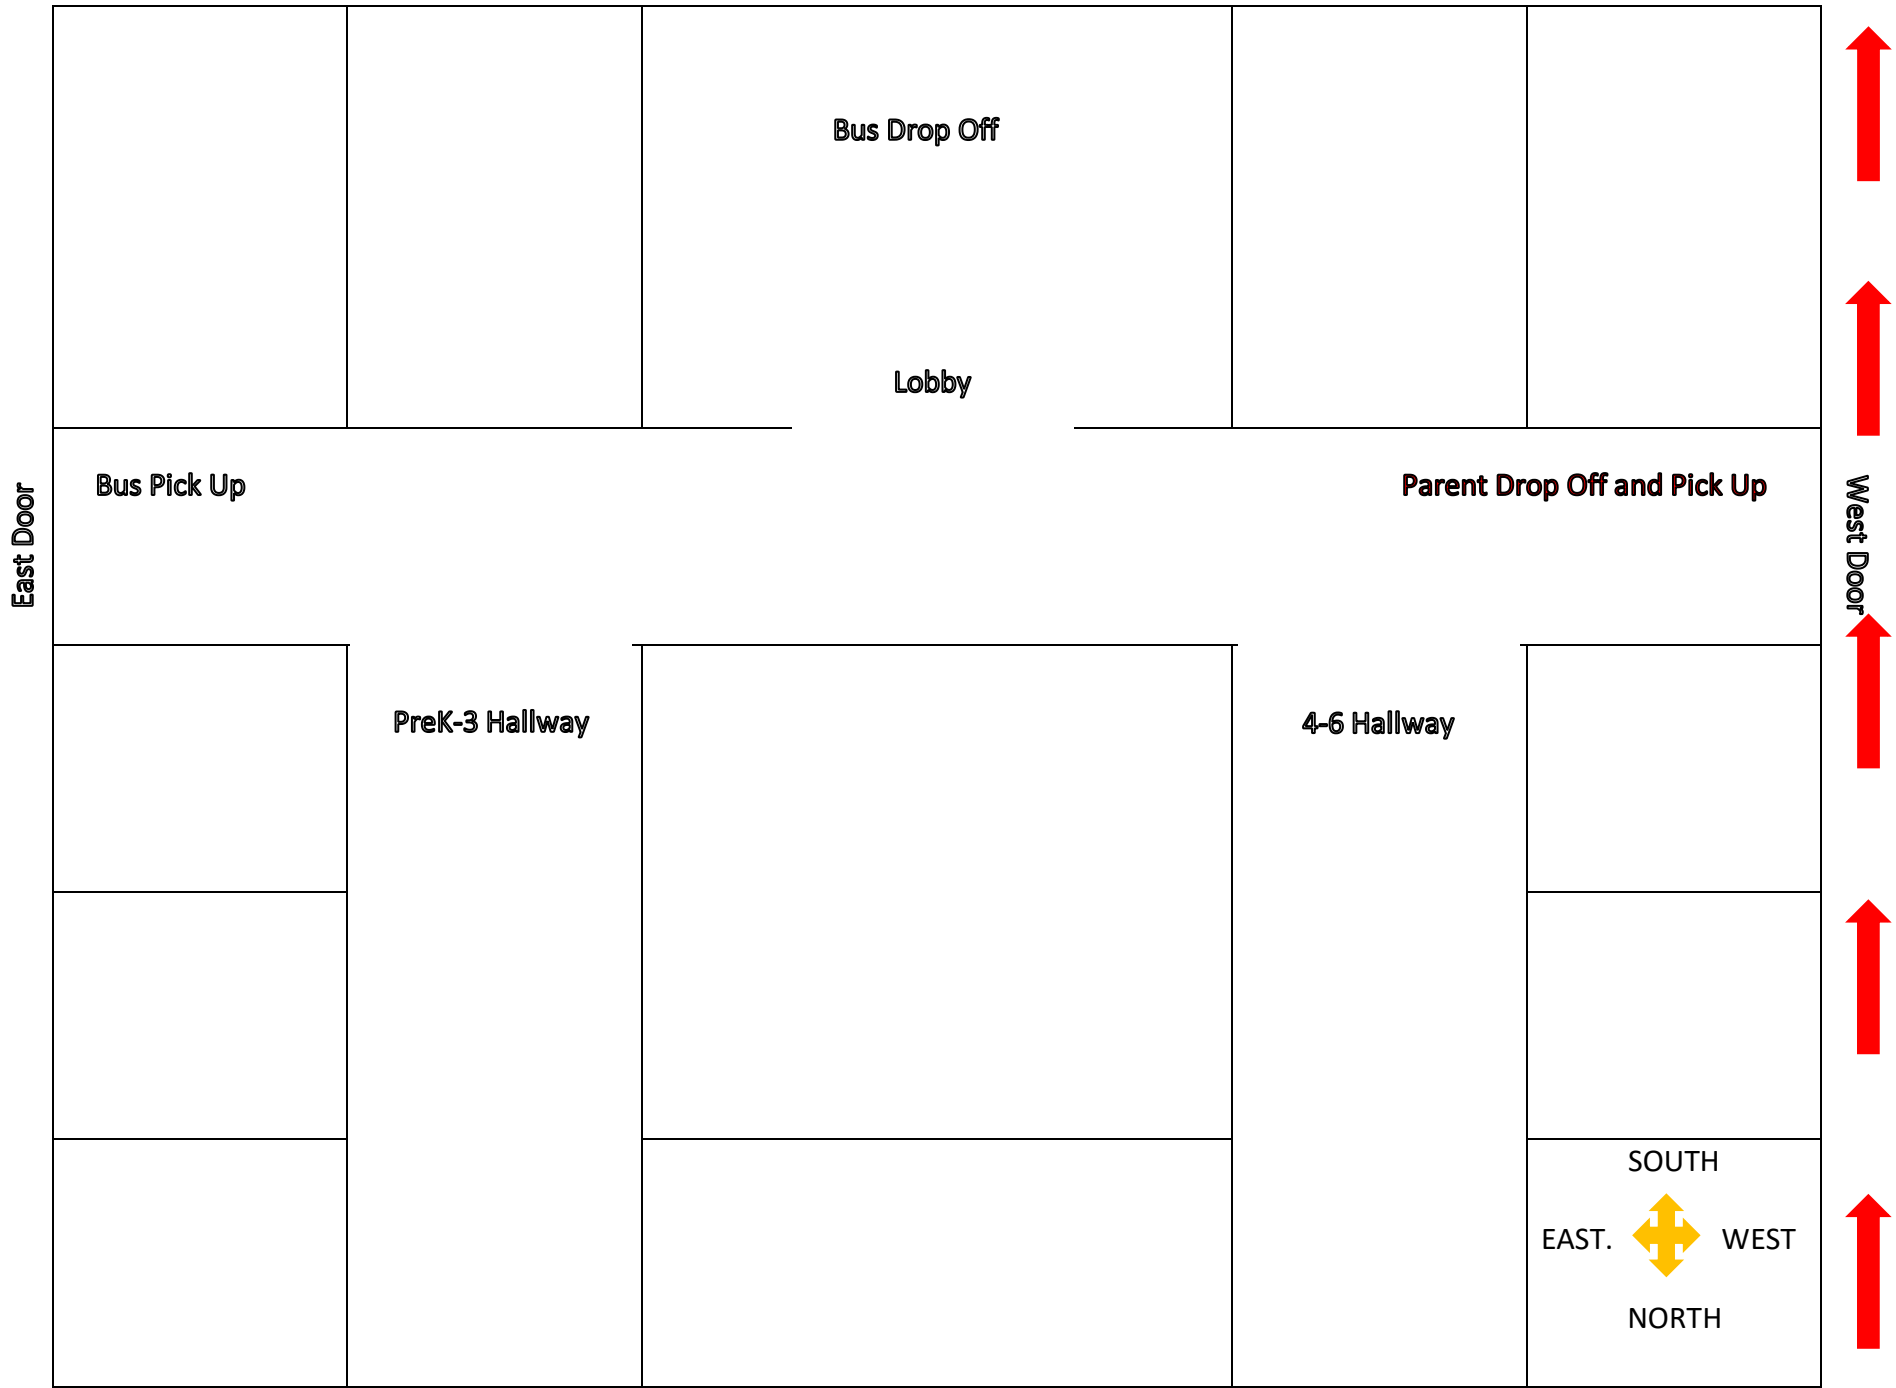

PICK UP & DROP OFF FY21

Bus Drop Off

Lobby

Bus Pick Up

Parent Drop Off and Pick Up

PreK-3 Hallway

4-6 Hallway

SOUTH

EAST.

WEST

NORTH

East Door

West Door